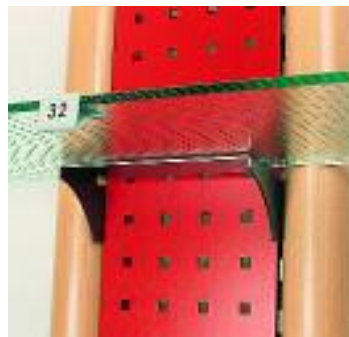

OCTOPUS

DECORATIVE PANELS

OCTOPERF is a perforated wood panelling product, that allows designers and manufacturers to create unique interior, furniture and fixture treatment. OctoPerf is available in paint grade hardboard, maple and beech veneer and metallics. Custom possibilities include other veneer species, painted solid colours, perforated solid grade laminate and non standard hole patterns.